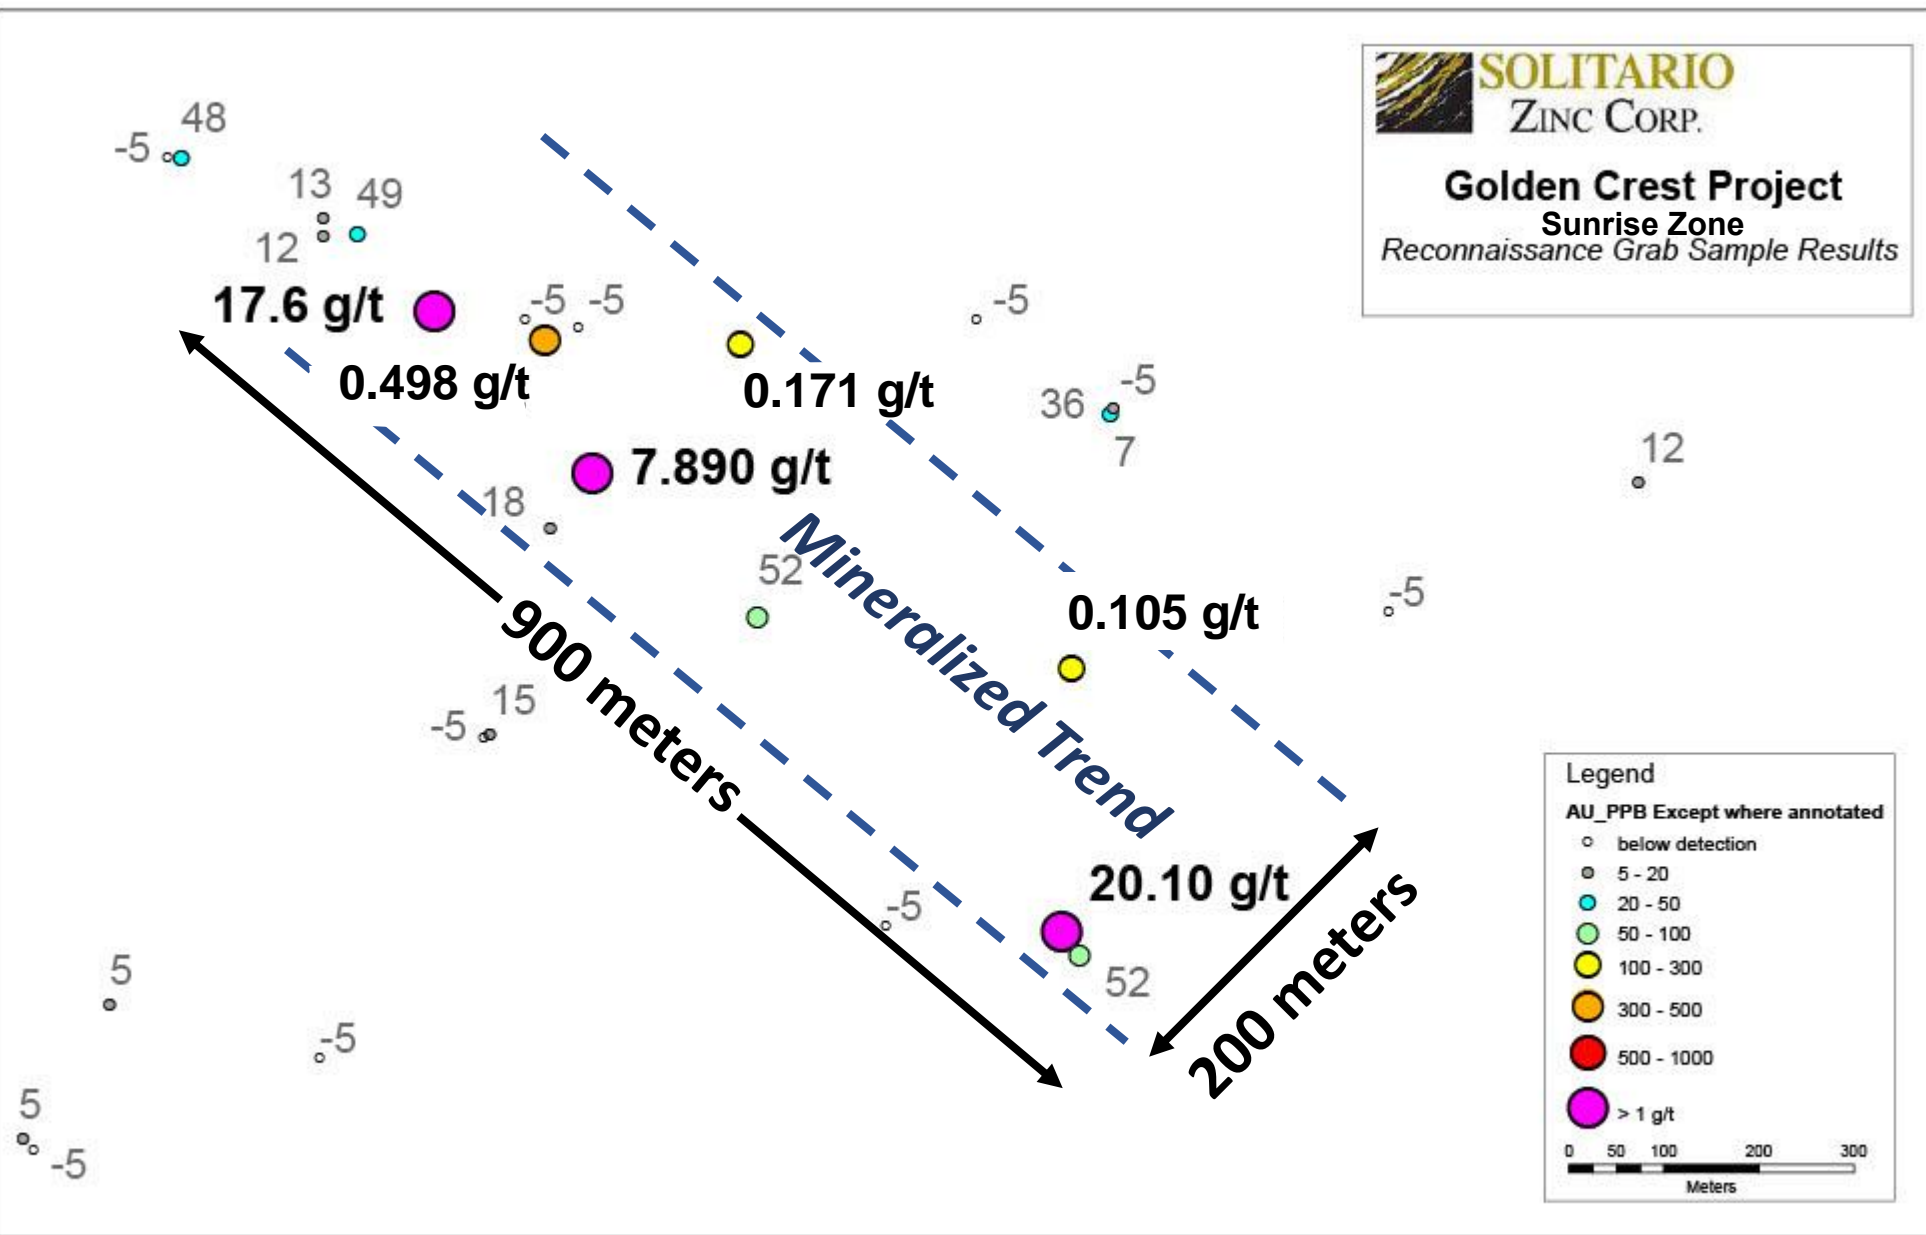

Golden Crest Project
Sunrise Zone
Reconnaissance Grab Sample Results

Legend
AU_PPb Except where annotated

- below detection
- 5 - 20
- 20 - 50
- 50 - 100
- 100 - 300
- 300 - 500
- 500 - 1000
- > 1 g/t

0 50 100 200 300
Meters